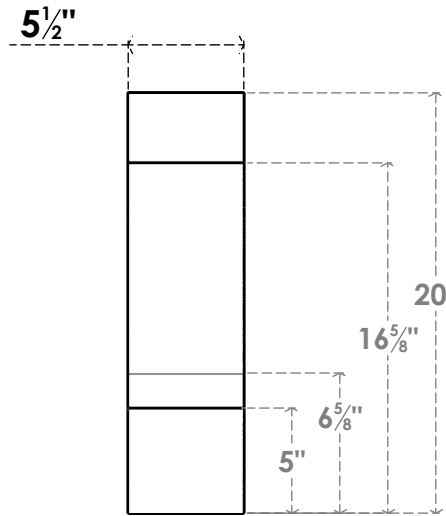

ITEM NUMBER: BRCPC055X20000X20000BOA

5 1/2"W X 20"D X 20"H BALBOA ARCHITECTURAL GRADE PVC CLOSED KNEE BRACE

SIDE PROFILE

FRONT PROFILE

ISOMETRIC

EKENA MILLWORK
 2300 WEST MAIN ST.
 CLARKSVILLE, TX 75426
 TOLL FREE: 866-607-0453
 WWW.EKENAMILLWORK.COM