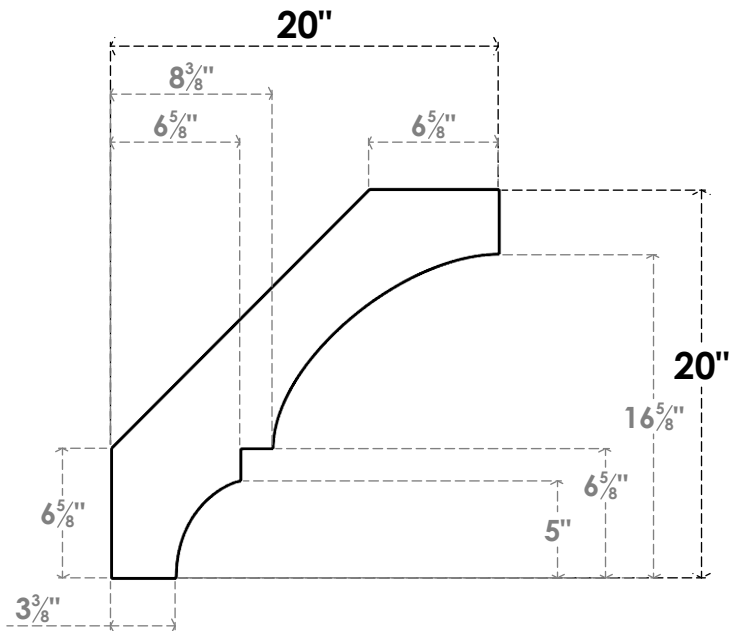

ITEM NUMBER: BRCPC055X20000X20000BOA

5 1/2"W X 20"D X 20"H BALBOA ARCHITECTURAL GRADE PVC CLOSED KNEE BRACE

SIDE PROFILE

FRONT PROFILE

ISOMETRIC

EKENA MILLWORK
 2300 WEST MAIN ST.
 CLARKSVILLE, TX 75426
 TOLL FREE: 866-607-0453
 WWW.EKENAMILLWORK.COM